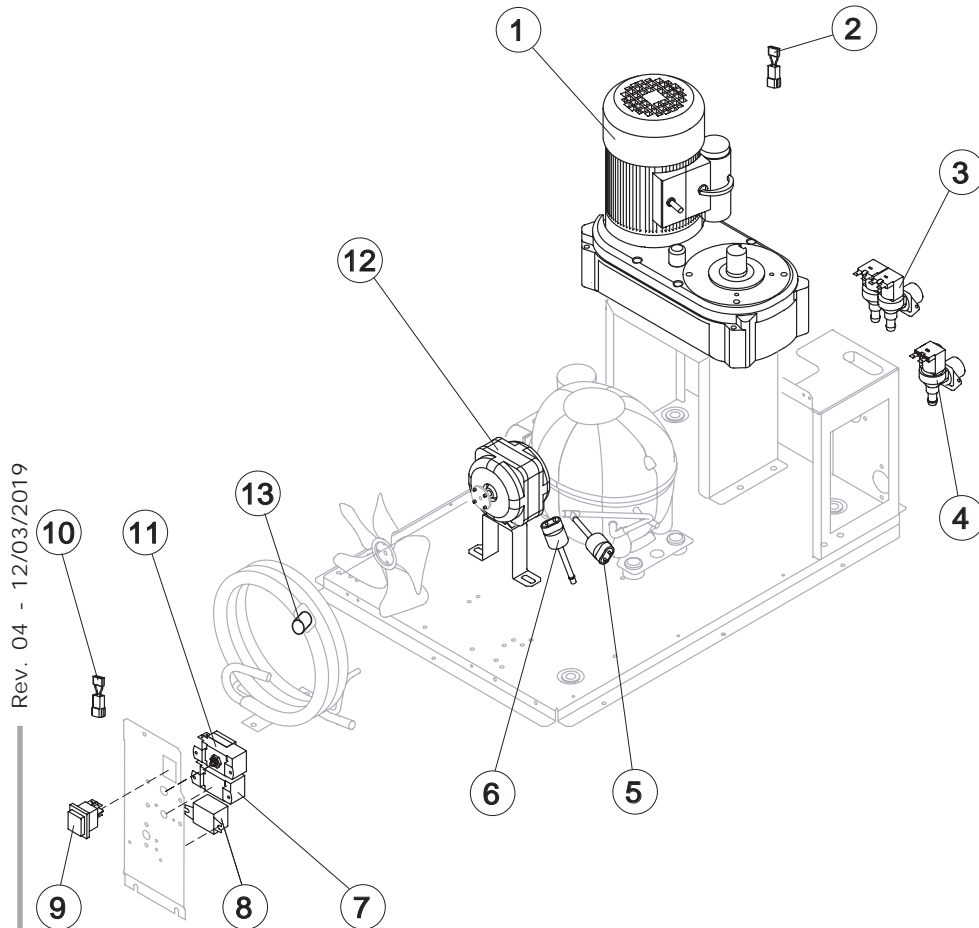

Common Parts

Ref.	Spare Description	Code
1	Gearmotor	231030
2	Anti Radio Interference Filter	C23457
5	Low pressure safety switch	23909
7*	Pressostato Condensatore	23175
8*	Relay	23190
9*	Green Light Switch (On-Off)	23327
10	Anti Radio Interference Filter	C23459
11*	Bin Thermostat	R23005

Parts for Air-Cooled Version Only

Ref.	Spare Description	Code
4*	1 Way- Water Inlet Valve	23115
6	High pressure safety switch	23960
12*	Fan Motor	231041

Parts for Water-Cooled Version Only

Ref.	Spare Description	Code	
3*	2 Ways- Water Inlet Valve	23116	
6	High pressure safety switch	Till s/n. 822922	23960
12*	Fan Motor	23029	
13*	Safety Thermostat	From s/n. 822923	C23114

Rev. 04 - 12/03/2019