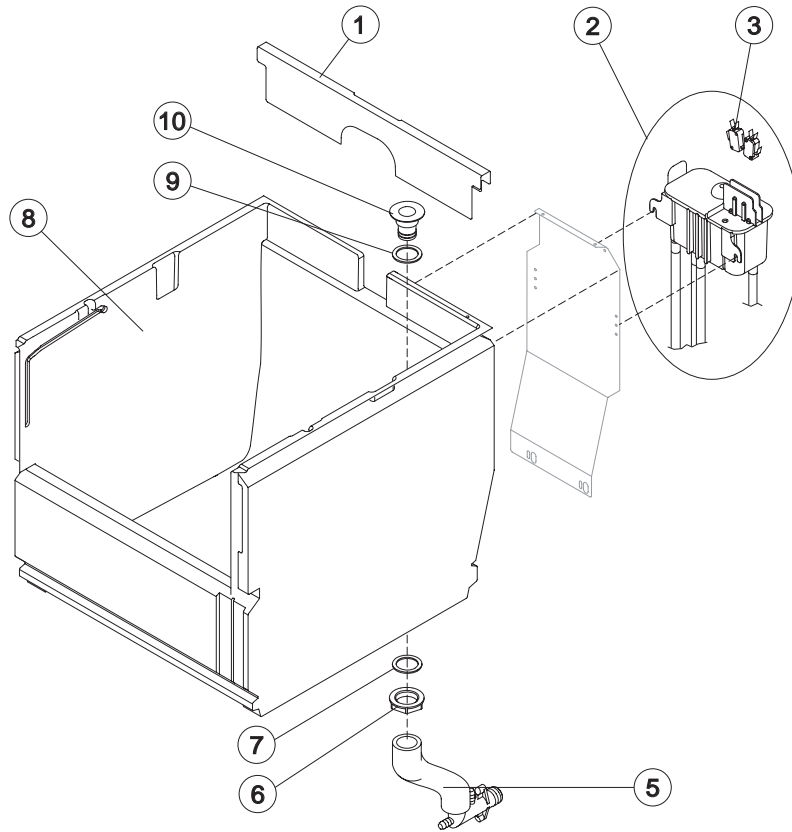

TB 551

HYDRAULIC CIRCUIT

Common Parts

Ref.	Spare Description	Code
1	Cover for Ice Exhaust	221530
2*	Double Switch Basin Assembly	C10719
3	Microswitch	23055
6	Bin Discharge Nut	10096
7	Semirigid Polyethylene Gasket	13007
8	Foamed Basin	C11201
9	Silicone Gasket	13219
10	Water Outlet Nipple	10007

Parts for Air-Cooled Version Only

Ref.	Spare Description	Code
5	Discharges Manifold	C10728

Parts for Water-Cooled Version Only

Ref.	Spare Description	Code
5	Discharges Manifold	C10729

Rev. 04 - 12/03/2019