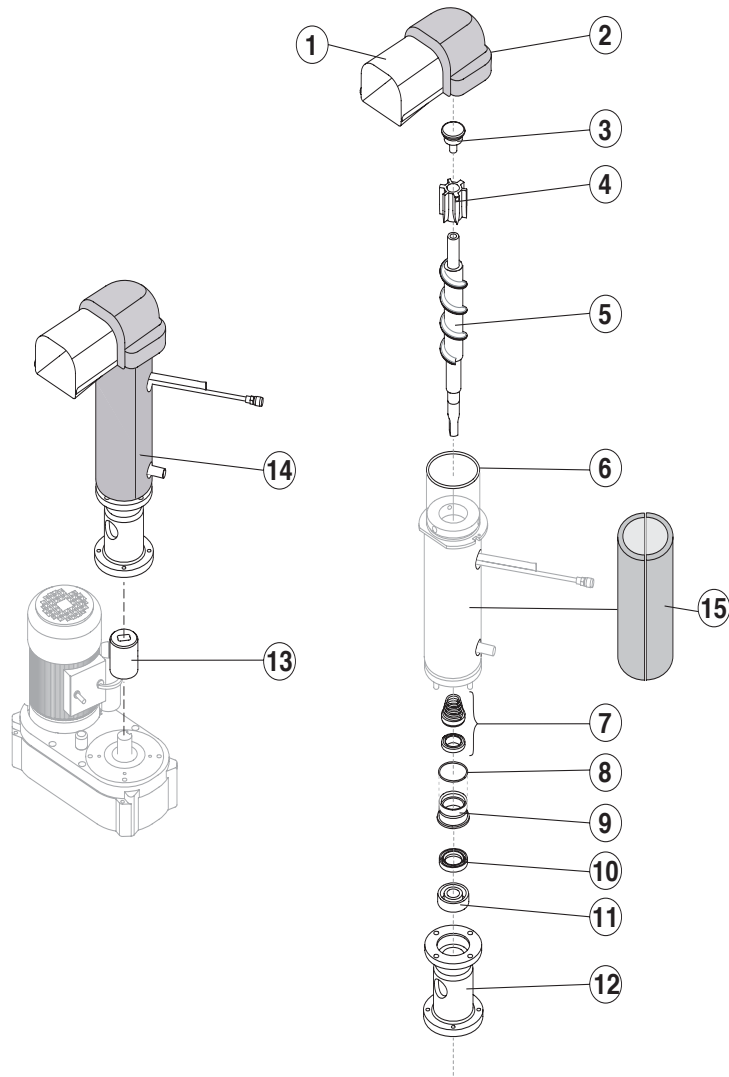

TB 551

EVAPORATOR

Ref.	Spare Description	Code
1	Insulated Ice exhaust assembly	C10648
3	Ice Breaker	20915
4	Extruder with bearings assembly	C201001
5	Auger	201073
6	OR Gasket 3225	20987
7	Ceramic Seal	20937
8	OR Gasket 3162 NBR70	20429
9	Reduction Ring	20785
10	Seal ring	20985
11	Stainless Steel Bearing	20917
12	Flange	20916
13	Joint	D20630
14	Evaporator Assyo	C11198
15	Insulating Cap	18249